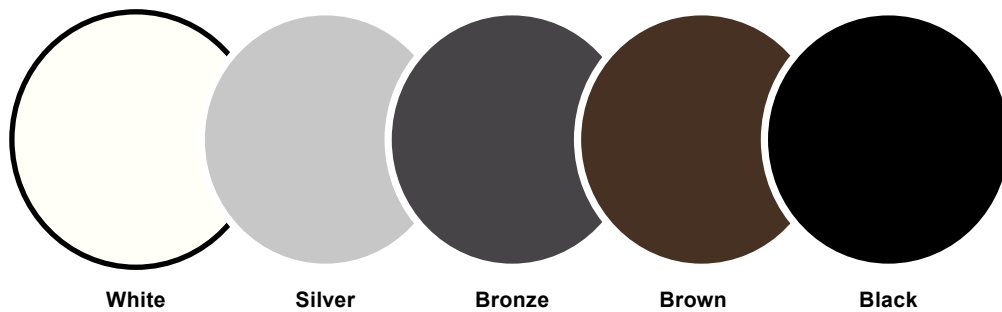

ORDERING GUIDE:

Series	Watts	Driver	Color	Options
WPSP Slim Profile Wall Pack	20WLED 30WLED	UNIV 120-277 Driver	5000K 4000K	PCxxx ¹ Photocell (xxx= voltage) PCU ¹ Photocell Universal Voltage (120-277V)

¹ Does not qualify for DLC

SLIM PROFILE WALL PACK

OUTDOOR

LINE DRAWING

MOUNTING OPTIONS

- Cast-in Template for Wall or Junction Box mounting (std)

FACTORY SELECT COLOR GUIDE

COLOR NAME AND DESCRIPTION	SHEEN	PRODUCT	VENDOR	PRICING
WHT - ILP White	SEMI GLOSS	POLANE T	SHERWIN-WILLIAMS	Contact Factory for Pricing
SLV - ILP Silver - Ultrasonic Chrome	GLOSS	POLANE T	SHERWIN-WILLIAMS	Contact Factory for Pricing
BRZ - ILP Bronze - std. & in stock	SEMI GLOSS	POLANE T	SHERWIN-WILLIAMS	Standard
BRN - ILP Brown	SEMI GLOSS	POLANE T	SHERWIN-WILLIAMS	Contact Factory for Pricing
BLK - ILP Black	SEMI GLOSS	POLANE T	SHERWIN-WILLIAMS	Contact Factory for Pricing

**COLORS SHOWN ABOVE ARE TO BE USED AS REFERENCE, NOT EXACT MATCH.
PLEASE REQUEST PAINT CHIPS FOR EXACT MATCH.**

SLIM PROFILE WALL PACK

OUTDOOR

PHOTOMETRIC REPORTS