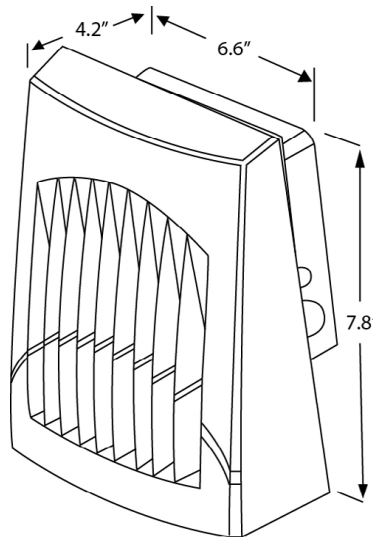

ORDERING GUIDE:

Series	Watts	Driver	Color	Options
WPSP Slim Profile Wall Pack	20WLED 30WLED	UNIV 120-277 Driver	5000K 4000K	PCxxx ¹ Photocell (xxx= voltage) PCU ¹ Photocell Universal Voltage (120-277V)

¹ Does not qualify for DLC

SLIM PROFILE WALL PACK

OUTDOOR

LINE DRAWING

MOUNTING OPTIONS

- Cast-in Template for Wall or Junction Box mounting (std)

FACTORY SELECT COLOR GUIDE

COLOR NAME AND DESCRIPTION	SHEEN	PRODUCT	VENDOR	PRICING
WHT - ILP White	SEMI GLOSS	POLANE T	SHERWIN-WILLIAMS	Contact Factory for Pricing
SLV - ILP Silver - Ultrasonic Chrome	GLOSS	POLANE T	SHERWIN-WILLIAMS	Contact Factory for Pricing
BRZ - ILP Bronze - std. & in stock	SEMI GLOSS	POLANE T	SHERWIN-WILLIAMS	Standard
BRN - ILP Brown	SEMI GLOSS	POLANE T	SHERWIN-WILLIAMS	Contact Factory for Pricing
BLK - ILP Black	SEMI GLOSS	POLANE T	SHERWIN-WILLIAMS	Contact Factory for Pricing