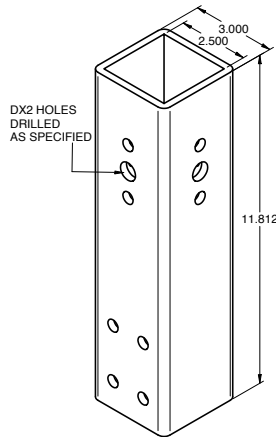

### SQUARE POST TOP FEATURES

- Square post top adapter for 2 $\frac{3}{8}$ " post top tenons (concrete, steel, aluminum and composite poles)
- Standard DX2 bolt pattern for affixing ILP Straight Arm (ARM6-S) with use of ILP Area Lights
- Pre-drilled bolt patterns for single, double, triple and quad arm configurations
- Plug kit included for unused fixture mounting holes.

### ROUND POST TOP FEATURES

- Round post top adapter for 2 $\frac{3}{8}$ " - 3" OD tenon (concrete, steel, aluminum and composite poles)
- Removable spacer included
- Standard DX2 bolt pattern for affixing ILP Radius Arm (ARM6-R3.5) with use of ILP Area Lights
- Available bolt patterns for single, double, triple and quad arm configurations (Including 120° arm configuration)

### DETAILS

- Material: Extruded  $\frac{1}{4}$ " 6061-T6 Aluminum Alloy
- Dimensions: 3x3" Square OD by 11.8" tall
- Set Screws: (4)  $\frac{1}{2}$ -13 Cup Point Type 304 Black Oxide Stainless Steel
- Arm Bolt Pattern: Standard DX2 for ARM6-S mounting
- Cap: Black Nylon
- Color: ILP Bronze

### DETAILS

- Material: Schedule 40  $\frac{1}{4}$ " 6061-T6 Aluminum Alloy
- Dimensions: 3.5" OD Diameter by 11.8" tall
- Set Screws: (4)  $\frac{1}{2}$ -13 Cup Point Black Oxide Treated Stainless Steel
- Arm Bolt Pattern: Standard DX2
- Cap: Black Nylon
- Color: ILP Bronze