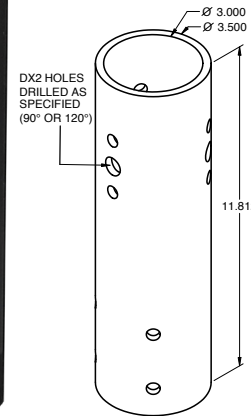

### SQUARE POST TOP FEATURES

- Square post top adapter for 2 $\frac{3}{8}$ " post top tenons (concrete, steel, aluminum and composite poles)
- Standard DX2 bolt pattern for affixing ILP Straight Arm (ARM6-S) with use of ILP Area Lights
- Pre-drilled bolt patterns for single, double, triple and quad arm configurations
- Plug kit included for unused fixture mounting holes.

### DETAILS

- Material: Extruded  $\frac{1}{4}$ " 6061-T6 Aluminum Alloy
- Dimensions: 3x3" Square OD by 11.8" tall
- Set Screws: (4)  $\frac{1}{2}$ -13 Cup Point Type 304 Black Oxide Stainless Steel
- Arm Bolt Pattern: Standard DX2 for ARM6-S mounting
- Cap: Black Nylon
- Color: ILP Bronze

### DETAILS

- Material: Schedule 40  $\frac{1}{4}$ " 6061-T6 Aluminum Alloy
- Dimensions: 3.5" OD Diameter by 11.8" tall
- Set Screws: (4)  $\frac{1}{2}$ -13 Cup Point Black Oxide Treated Stainless Steel
- Arm Bolt Pattern: Standard DX2
- Cap: Black Nylon
- Color: ILP Bronze