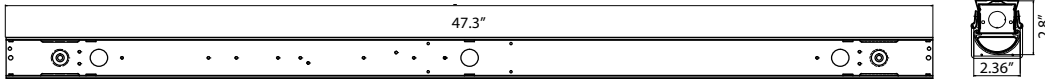

SS

SLIM STRIP

QUICK SHIP ITEMS:

SERIES	WATTS	DRIVER	CCT	LENS
SS4 Slim Strip 4ft	26W	U 120-277V	50	☒ FRL Frosted Acrylic Lens
	35W		40	
	46W		35	
SS8 Slim Strip 8ft	46W			
	65W			
	90W			

LED SYSTEMS INFORMATION¹	3500K		4000K		5000K		Watts²	DLC Listing	Replaces	
	Part Numbers	Lumens	Efficacy	Lumens	Efficacy	Lumens				Efficacy
SS4-26WLED-U-XX-FRAL	3,288 lm	130 lm/W	3,458 lm	133 lm/W	3,484 lm	134 lm/W	26 W	Premium	2T8	
SS4-35WLED-U-XX-FRAL	4,409 lm	132 lm/W	4,655 lm	133 lm/W	4,533 lm	137 lm/W	35 W	Premium	1T5HO	
SS4-46WLED-U-XX-FRAL	5,843 lm	130 lm/W	6,026 lm	131 lm/W	6,072 lm	132 lm/W	46 W	Premium	3T8	
SS8-46WLED-U-XX-FRAL	6,042 lm	132 lm/W	6,118 lm	133 lm/W	6,164 lm	134 lm/W	46 W	Premium	1T12HO	
SS8-65WLED-U-XX-FRAL	8,537 lm	136 lm/W	8,775 lm	135 lm/W	8,840 lm	136 lm/W	65 W	Premium	2T5HO	
SS8-90WLED-U-XX-FRAL	11,446 lm	132 lm/W	11,790 lm	131 lm/W	11,880 lm	132 lm/W	90 W	Premium	4T8	

¹LED Chips are frequently updated therefore values are nominal
²Electrical data at 25C (77F). Actual wattage may differ by +/-10%.

LINE DRAWINGS

SS4: