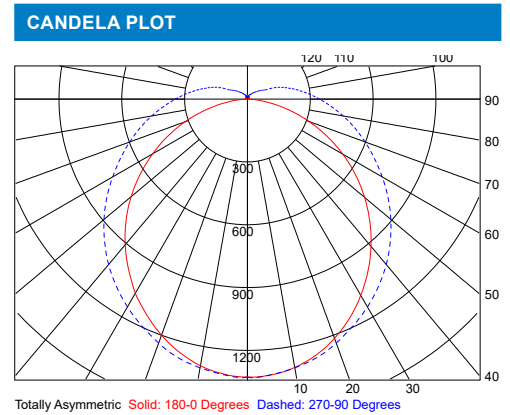

LUMINAIRE DATA	
Part Number	SS4-35WLED-U-40-FRAL
Description	4ft Slim Strip, 4,600lm, with a frosted acrylic lens at 4000K
Fixture Lumens (lm)	4,655 lm
Wattage (W)	35 W
Efficacy (lm/W)	133 lm/W
Mounting	Surface

ZONAL LUMEN SUMMARY		
Zone	Lumens (lm)	% Fixture
0° - 40°	1,676	36%
0° - 60°	3,015	64%
0° - 90°	4,256	91%
90° - 180°	347	7%
0° - 180°	4,655	100%