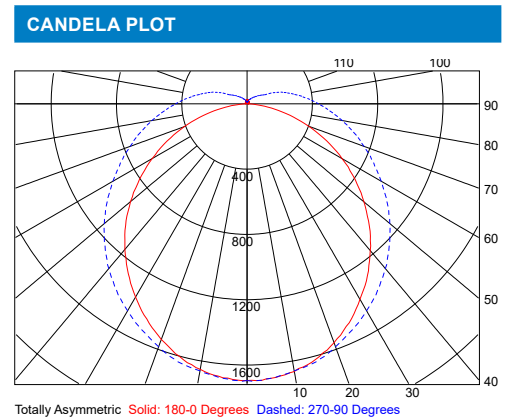

LUMINAIRE DATA	
Part Number	SS4-46WLED-U-40-FRAL
Description	4ft Slim Strip, 6,000lm, with a frosted acrylic lens at 4000K
Fixture Lumens (lm)	6,026 lm
Wattage (W)	46 W
Efficacy (lm/W)	131 lm/W
Mounting	Surface

ZONAL LUMEN SUMMARY		
Zone	Lumens (lm)	% Fixture
0° - 40°	2,144	36%
0° - 60°	3,856	65%
0° - 90°	5,441	91%
90° - 180°	536	9%
0° - 180°	6,026	100%