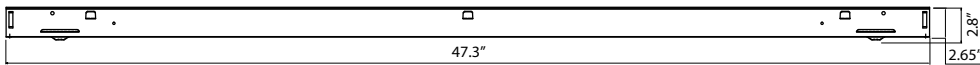

SS

SLIM STRIP

QUICK SHIP ITEMS:

SERIES	WATTS	DRIVER	CCT	LENS
SS4 Slim Strip 4ft	26W	U 120-277V	50	☒ FRL Frosted Acrylic Lens
	35W		40	
	46W		35	
SS8 Slim Strip 8ft	46W			
	65W			
	90W			

LED SYSTEMS INFORMATION¹	3500K		4000K		5000K		Watts²	DLC Listing	Replaces	
	Part Numbers	Lumens	Efficacy	Lumens	Efficacy	Lumens				Efficacy
SS4-26WLED-U-XX-FRAL	3,288 lm	130 lm/W	3,458 lm	133 lm/W	3,484 lm	134 lm/W	26 W	Premium	2T8	
SS4-35WLED-U-XX-FRAL	4,409 lm	132 lm/W	4,655 lm	133 lm/W	4,533 lm	137 lm/W	35 W	Premium	1T5HO	
SS4-46WLED-U-XX-FRAL	5,843 lm	130 lm/W	6,026 lm	131 lm/W	6,072 lm	132 lm/W	46 W	Premium	3T8	
SS8-46WLED-U-XX-FRAL	6,042 lm	132 lm/W	6,118 lm	133 lm/W	6,164 lm	134 lm/W	46 W	Premium	1T12HO	
SS8-65WLED-U-XX-FRAL	8,537 lm	136 lm/W	8,775 lm	135 lm/W	8,840 lm	136 lm/W	65 W	Premium	2T5HO	
SS8-90WLED-U-XX-FRAL	11,446 lm	132 lm/W	11,790 lm	131 lm/W	11,880 lm	132 lm/W	90 W	Premium	4T8	

¹LED Chips are frequently updated therefore values are nominal
²Electrical data at 25C (77F). Actual wattage may differ by +/-10%.

LINE DRAWINGS

SS4: