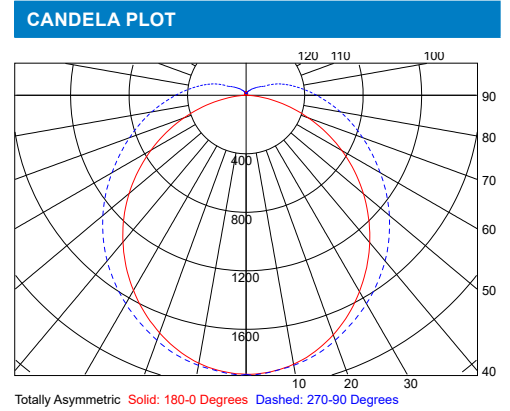

SS

SLIM STRIP

PHOTOMETRIC REPORTS

Photometric values based upon tests performed in compliance with LM-79. IES files can be downloaded at www.ilp-inc.com

LUMINAIRE DATA	
Part Number	SS8-46WLED-U-40-FRAL
Description	8ft Slim Strip, 6,100lm, with a frosted acrylic lens at 4000K
Fixture Lumens (lm)	6,118 lm
Wattage (W)	46 W
Efficacy (lm/W)	133 lm/W
Mounting	Surface

ZONAL LUMEN SUMMARY		
Zone	Lumens (lm)	% Fixture
0° - 40°	2,408	22%
0° - 60°	4,326	65%
0° - 90°	6,086	91%
90° - 180°	583	9%
0° - 180°	6,118	100%