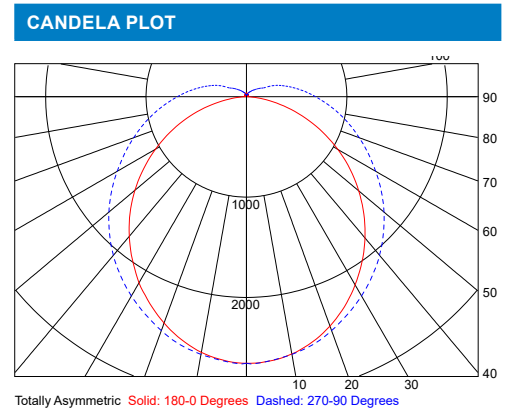

LUMINAIRE DATA	
Part Number	SS8-65WLED-U-40-FRAL
Description	8ft Slim Strip, 8,800lm, with a frosted acrylic lens at 4000K
Fixture Lumens (lm)	8,775 lm
Wattage (W)	65 W
Efficacy (lm/W)	135 lm/W
Mounting	Surface

ZONAL LUMEN SUMMARY		
Zone	Lumens (lm)	% Fixture
0° - 40°	3,352	36%
0° - 60°	6,030	64%
0° - 90°	8,511	91%
90° - 180°	845	9%
0° - 180°	8,775	100%