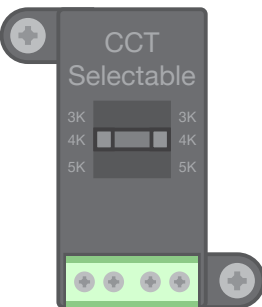

[SLIM
WALL PACK]

SLIM WALL PACK

The perfect solution for a broad range of outdoor lighting applications.

2L & 3L SMALL HOUSING PACKAGES 5L, 8L & 10L LARGE HOUSING PACKAGES

The Slim Wall Pack (SWP), is available from 2,400 to 10,500 lumens with an industry-leading high efficacy of 150lm/W. SWP provides greater than 85% in energy and maintenance savings over legacy HID systems. It is the ideal solution for new construction or replacing existing luminaires from 70W to 320W Metal Halide.

PIR MOTION SENSOR

Achieve code compliance with a fixed down PIR sensor with fully adjustable distribution aiming. Continuous Dimming, Motion and/or daylight harvesting, Fully adjustable high and low dimmed light levels, and Adjustable time delay and cutoff delay.

CCT SELECTABLE LED TECHNOLOGY

The Slim Wall Pack comes standard with field selectable 3000K, 4000K and 5000K LEDs. The integral CCT selector eliminates the need to stock multiple CCT luminaires, ensuring the SWP is equipped for every job site.

NEW! QUICK MOUNT BRACKET

New detachable Quick Mount Bracket prevents water intrusion! SWP's isolated optical chamber, no-thru bolt housing installation and poke-thru grommet provides exceptional ingress protection. Universal quick mount bracket enables effortless hands-free installation in minutes and is designed to attach to a multitude of surfaces.