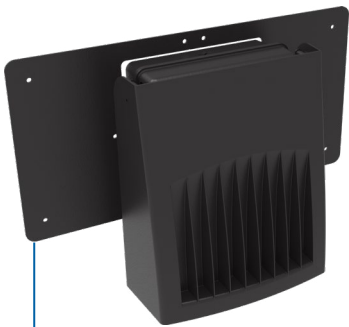

Sleek 3-PC low-profile Die-Cast Aluminum Housing

Deep box 10W Standard & Cold Temperature Battery Backup Options

90° adjustable Type IV distribution

Universal Quick Mount Bracket

Three 1/2" coin plugs on sides for conduit or electronic photocell

120-277V or 347-480V Drivers

0-10V Dimmable Driver to 10%

Optional Field Adjustable Output device (FAO) allows individual luminaire lumen output control

>70 Color Rendering Index (CRI)

L70 >100,000 hrs @ 25°C per TM-21-11

5 lumen packages delivering up to 150 lm/W

Field CCT Selectable 3000K, 4000K, & 5000K

Optional 3000K fixed full cutoff model provides International Dark Sky compliance

Optional Beauty Plate Available