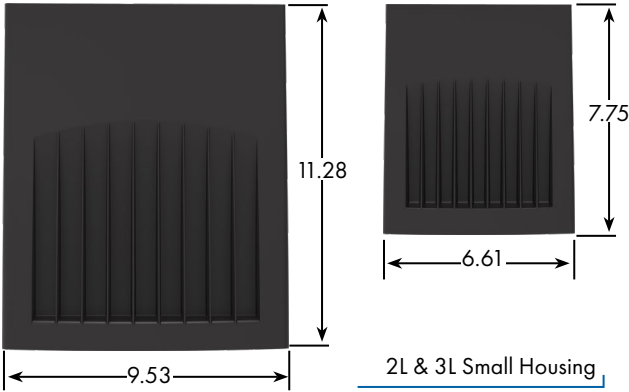

5 lumen packages delivering up to 150 lm/W

Field CCT Selectable 3000K, 4000K, & 5000K

Optional 3000K fixed full cutoff model provides International Dark Sky compliance

Optional Beauty Plate Available

2L & 3L Small Housing

5L, 8L & 10L Large Housing Packages

LED SYSTEMS INFORMATION ¹	3000K		4000K		5000K		Watts ²	Replaces
	Part Numbers	Lumens	Efficacy	Lumens	Efficacy	Lumens		
SWP-2L-U-CCTS	2,465 lm	122 lm/W	2,649 lm	132 lm/W	2,493 lm	125 lm/W	20W	100W MH
SWP-3L-U-CCTS	3,160 lm	134 lm/W	3,310 lm	144 lm/W	3,226 lm	136 lm/W	23W	150W MH
SWP-5L-U-CCTS	5,396 lm	135 lm/W	5,669 lm	142 lm/W	5,515 lm	137 lm/W	40W	175W MH
SWP-8L-U-CCTS	8,254 lm	138 lm/W	8,678 lm	145 lm/W	8,455 lm	141 lm/W	60W	250W MH
SWP-10L-U-CCTS	10,141 lm	136 lm/W	10,581 lm	141 lm/W	10,335 lm	138 lm/W	75W	320W MH