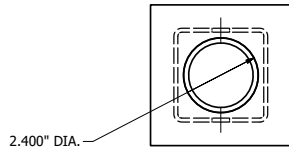

### FEATURES

- Square Pole Top Adapter for open top steel poles to add a 2-3/8" tenon
- Double welded rugged steel tubing construction
- Designed to internally slip into open pole tops on 3", 4", and 5" Poles.
- Weight: 9 lbs
- Coated with a durable polyester powder coat finish to withstand extreme weather changes without cracking or peeling (Consult Factory for custom colors)
- 5-Year warranty

### LINE DRAWINGS