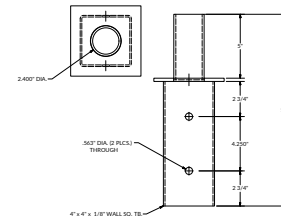

### FEATURES

- Square Pole Top Adapter for open top steel poles to add a 2-3/8" tenon
- Double welded rugged steel tubing construction
- Designed to internally slip into open pole tops on 3", 4", and 5" Poles.
- Weight: 9 lbs
- Coated with a durable polyester powder coat finish to withstand extreme weather changes without cracking or peeling (Consult Factory for custom colors)
- 5-Year warranty

### LINE DRAWINGS