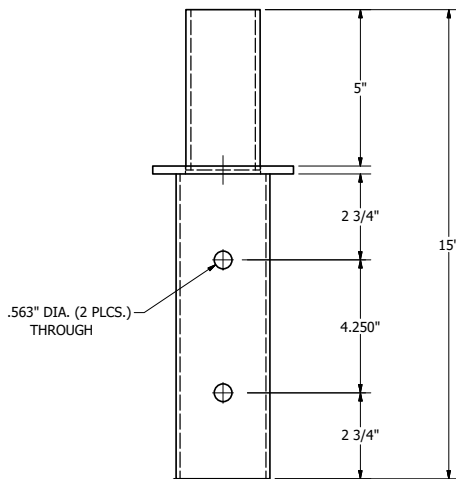

### FEATURES

- Square Pole Top Adapter for open top steel poles to add a 2-3/8" tenon
- Double welded rugged steel tubing construction
- Designed to internally slip into open pole tops on 3", 4", and 5" Poles.
- Weight: 9 lbs
- Coated with a durable polyester powder coat finish to withstand extreme weather changes without cracking or peeling (Consult Factory for custom colors)
- 5-Year warranty

### LINE DRAWINGS