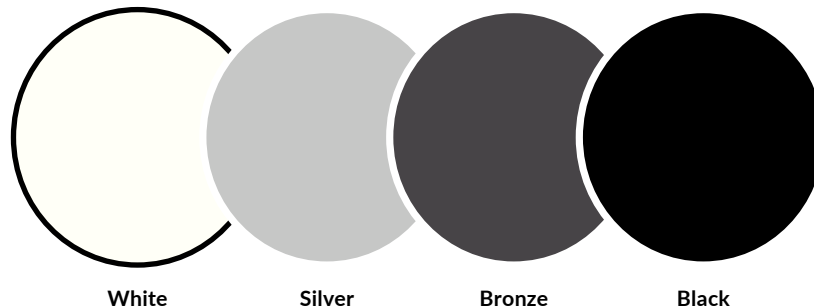

FACTORY SELECT COLOR GUIDE

COLORS SHOWN ABOVE ARE TO BE USED AS REFERENCE, NOT EXACT MATCH.
PLEASE REQUEST PAINT CHIPS FOR EXACT MATCH.