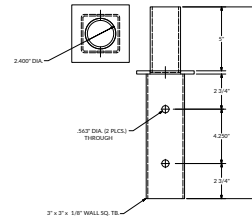

### FEATURES

- Square Pole Top Adapter for open top steel poles to add a 2-3/8" tenon
- Double welded rugged steel tubing construction
- Designed to internally slip into open pole tops on 3", 4", and 5" Poles.
- Weight: 9 lbs
- Coated with a durable polyester powder coat finish to withstand extreme weather changes without cracking or peeling (Consult Factory for custom colors)
- 5-Year warranty

### LINE DRAWINGS