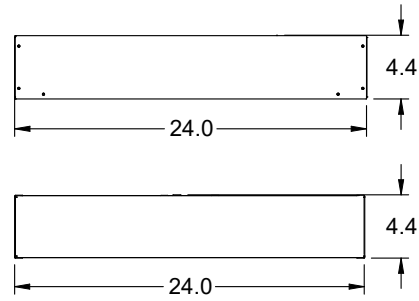

Surface Mount Housing