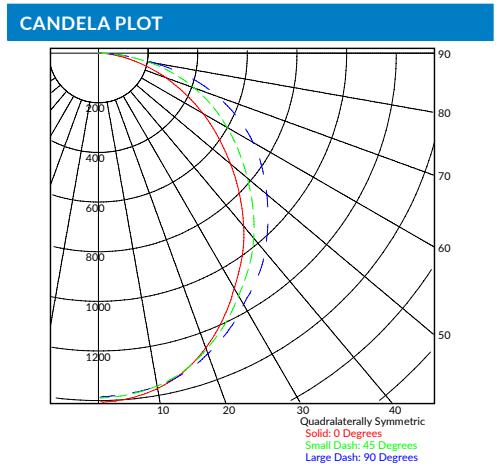

LUMINAIRE DATA	
Part Number	VOLA22-39L-U-40
Description	2x2 Volumetric LED Troffer, 3,900lm, with Frosted Acrylic Lens.
Fixture Lumens (lm)	3,924 lm
Wattage (W)	29 W
Efficacy (lm/W)	135 lm/W
Mounting	Recessed
Spacing Criteria	0° = 1.18, 90° = 1.26

ZONAL LUMEN SUMMARY		
Zone	Lumens (lm)	% Fixture
0° - 40°	1,723	44%
0° - 60°	3,023	77%
0° - 90°	3,924	100%
90° - 180°	0	0%
0° - 180°	3,924	100%