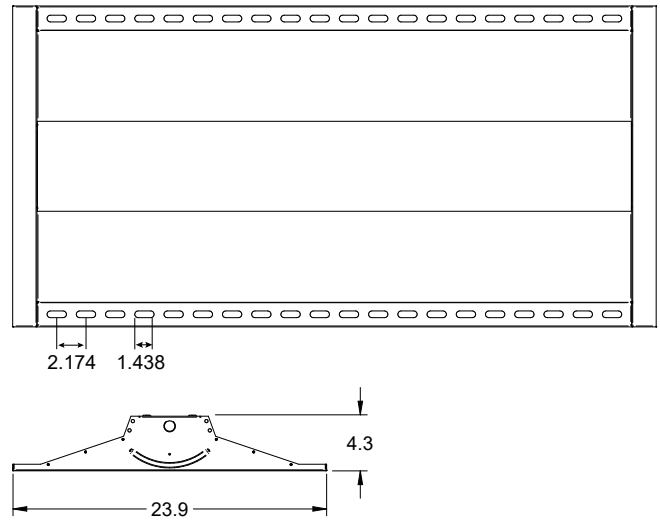

Surface Mount Housing

2'x4'

Standard Housing

Air Return Housing

VOLA

VOLUMETRIC TROFFER

LINE DRAWINGS

Surface Mount Housing

VOLUMETRIC TROFFER

PHOTOMETRIC DATA

LUMINAIRE DATA	
Part Number	VOLA14-41L-U-40
Description	1x4 Volumetric LED Troffer, 4,100lm, with Frosted Acrylic Lens.
Fixture Lumens (lm)	4,081 lm
Wattage (W)	29 W
Efficacy (lm/W)	139 lm/W
Mounting	Recessed
Spacing Criteria	0° = 1.22, 90° = 1.26