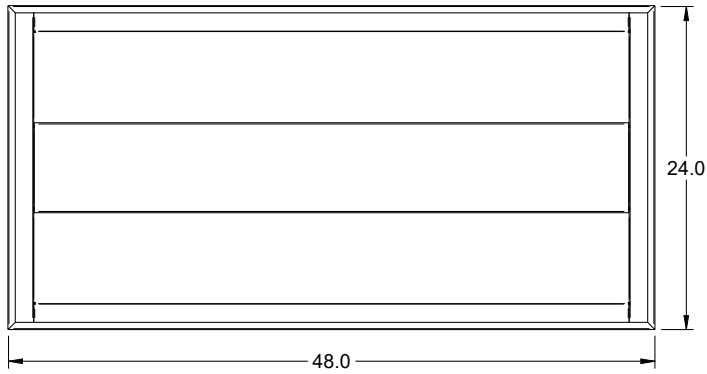

Surface Mount Housing

2'x4'

Standard Housing

Air Return Housing

VOLA

VOLUMETRIC TROFFER

LINE DRAWINGS

Surface Mount Housing