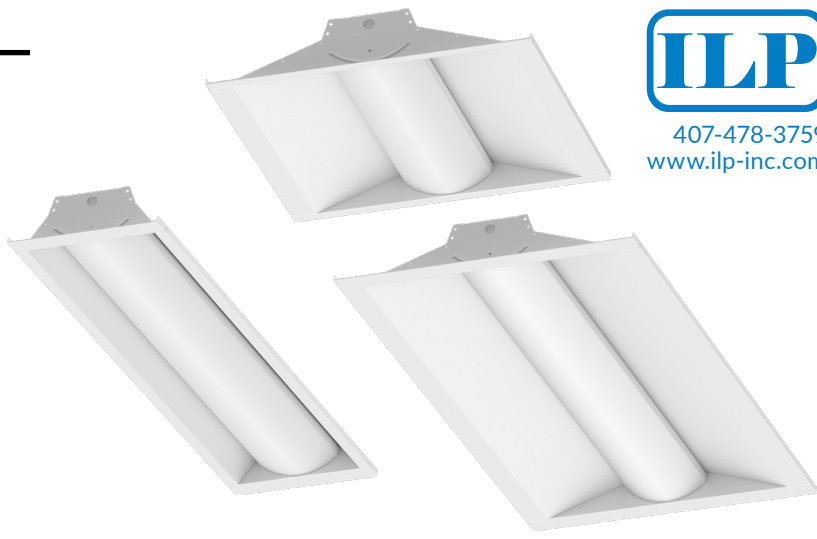

Project Name:	Part Number:	Type:
---------------	--------------	-------

VOLA

VOLUMETRIC TROFFER

407-478-3759
www.ilp-inc.com

FEATURES

- Architecturally designed volumetric troffer
- Lightweight aluminum matte white finish body
- High transmission extruded PMMA frosted acrylic lens
- Recessed, Surface or Flange Mount
- Air Return Options
- 1x4, 2x2, 2x4 sizes
- 2,400 – 10,000 Delivered Lumens
- High Efficacy – Up to 151 lm/W
- 3000K – 5000K CCT
- 80 & 90 CRI Options
- Calculated L70 > 100,000 hrs
- 0-10V Dimmable Driver
- 5 Year Warranty (std); 10 Year Warranty Optional
- ETL Listed
- DesignLights Consortium® Qualified Luminaire
- Build America Buy America (BABA) Compliant

VOLA

VOLUMETRIC TROFFER

SPECIFICATIONS

CONSTRUCTION

Lightweight aluminum matte white finish body for rigidity, durability and ease of installation. Optional paint after fabrication. Designed to achieve maximum performance and improved aesthetics.

LINE DRAWINGS

1'x4'

Standard Housing

Surface Mount Housing

OPTICS

Standard high transmission extruded PMMA frosted acrylic volumetric lens. Removeable lens for easy access to LED boards and drivers for maintenance.