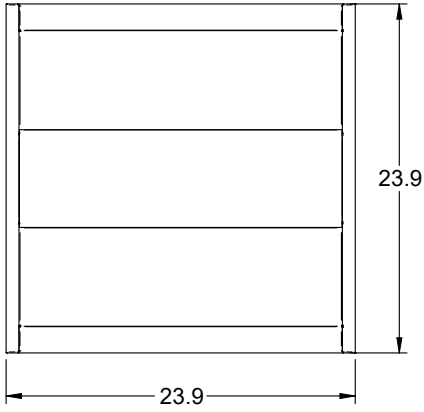

VOLUMETRIC TROFFER

LINE DRAWINGS

2'x2'

Standard Housing