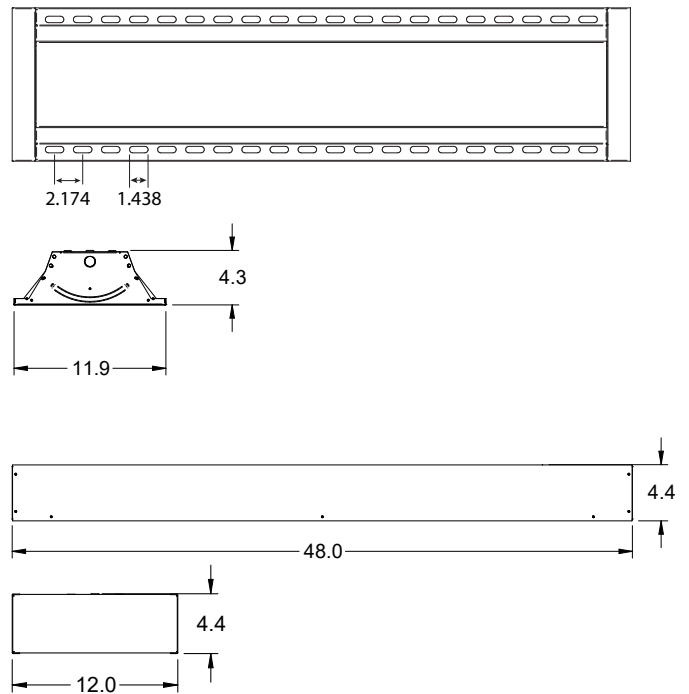

Air Return Housing