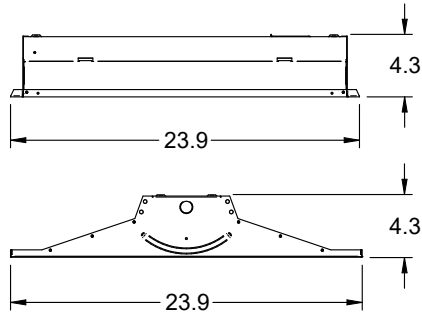

VOLUMETRIC TROFFER

LINE DRAWINGS

2'x2'

Standard Housing