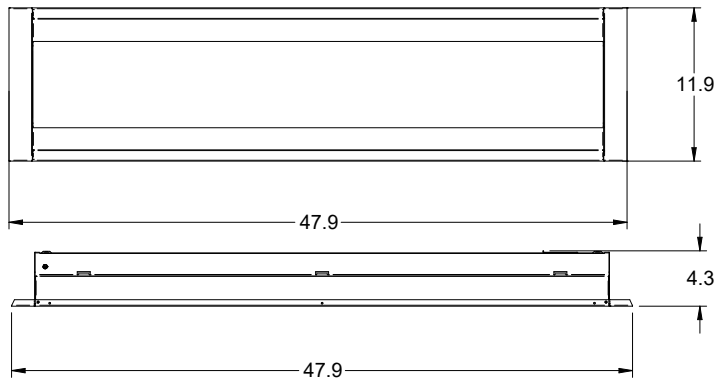

LINE DRAWINGS

1'x4'

Standard Housing

Surface Mount Housing

OPTICS

Standard high transmission extruded PMMA frosted acrylic volumetric lens. Removeable lens for easy access to LED boards and drivers for maintenance.