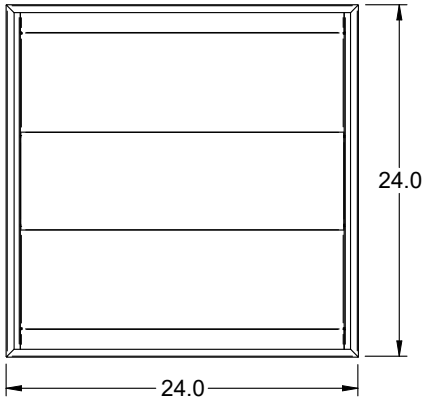

Surface Mount Housing