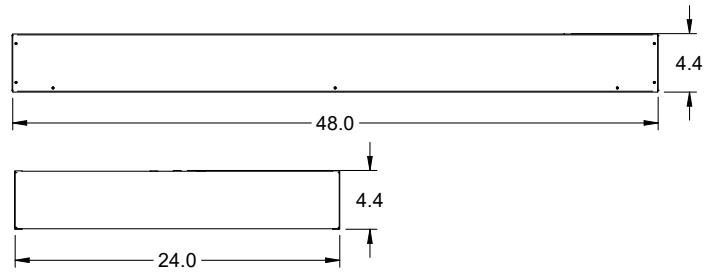

Surface Mount Housing

2'x4'

Standard Housing

Air Return Housing

VOLA

VOLUMETRIC TROFFER

LINE DRAWINGS

Surface Mount Housing