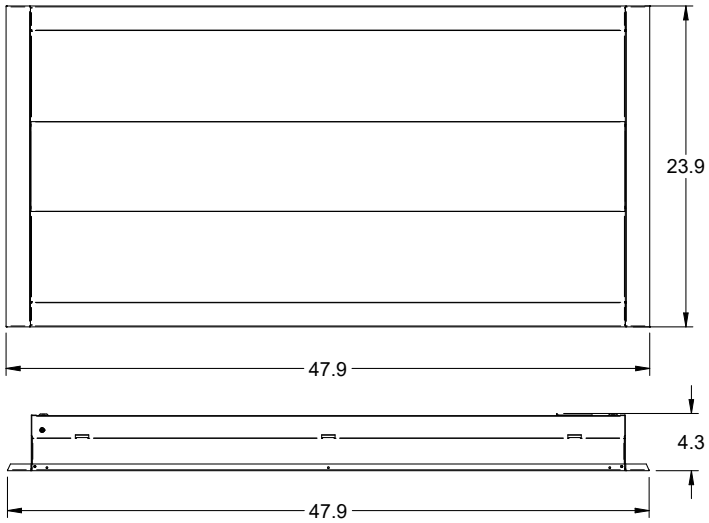

2'x4'

Standard Housing