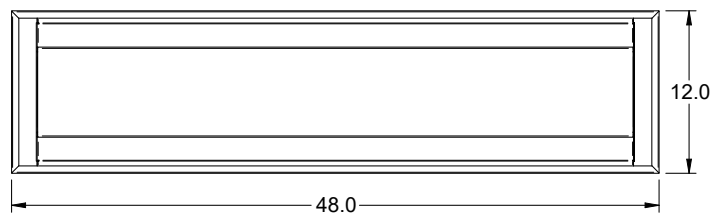

LINE DRAWINGS

1'x4'

Standard Housing

Surface Mount Housing

OPTICS

Standard high transmission extruded PMMA frosted acrylic volumetric lens. Removeable lens for easy access to LED boards and drivers for maintenance.