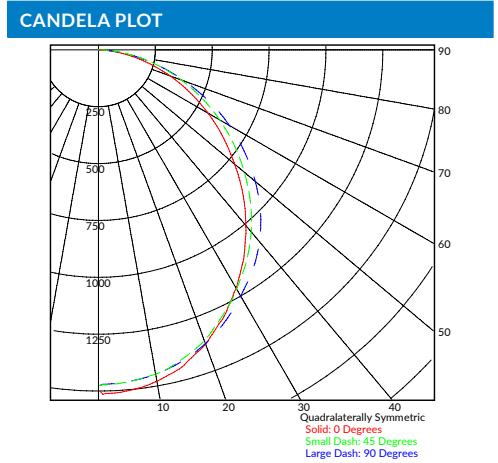

VOLUMETRIC TROFFER

PHOTOMETRIC DATA

LUMINAIRE DATA	
Part Number	VOLA14-41L-U-40
Description	1x4 Volumetric LED Troffer, 4,100lm, with Frosted Acrylic Lens.
Fixture Lumens (lm)	4,081 lm
Wattage (W)	29 W
Efficacy (lm/W)	139 lm/W
Mounting	Recessed
Spacing Criteria	0° = 1.22, 90° = 1.26

ZONAL LUMEN SUMMARY		
Zone	Lumens (lm)	% Fixture
0° - 40°	1,851	45%
0° - 60°	3,231	79%
0° - 90°	4,081	100%
90° - 180°	0	0%
0° - 180°	4,081	100%