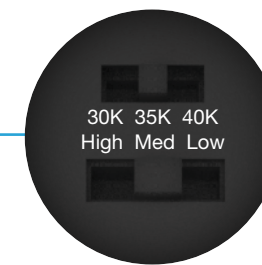

ARCHITECTURAL ILLUMINATION SIMPLIFIED

OUTDOOR CYLINDERS

unify

Surface Mount

Wall Mount

CCT Switch
3000K / 3500K / 4000K

Power Switch
High / Med / Low

Photocell Switch
OFF / ON

CCT Switch
3000K / 3500K / 4000K

Power Switch
High / Med / Low

Fully Embedded Settings

3 CCTs In One with CCT Selectable Technology

Select the perfect CCT to complement your space. Adjust it on-site to create the desired ambiance and highlight textures or architectural features.

3 Lumens In One with Lumen Selectable Technology

Choose from a total lumen range of 600 to 3500 lumens to customize your space. Achieve the ideal light output by optimizing the settings. The up and down lumens are evenly distributed at a 50/50 ratio.